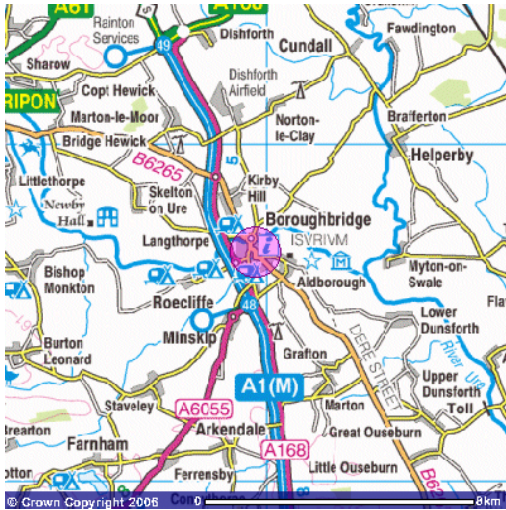

The Lodge – How to find us

The Lodge
11, Hall Square
Boroughbridge
North Yorkshire
YO51 9AN

How to Find Us

From the South

Leave the A1M motorway at junction 48. Turn right over the A1 to the next roundabout and take the second exit towards the centre of Boroughbridge. At the next roundabout take the third exit, again towards the centre of Boroughbridge.

After approximately ½ mile you will enter the town and come to the Crown Hotel on your right. Turn right immediately in front of the Crown Hotel down Fishergate to the flower shop (Bloomerang) and bear left down Back Lane keeping the Flower shop on your right. You will then see Back Lane car park. The Lodge is located on your left as you enter the car park.

From the North

Leave the A1(M) motorway at Junction 49, you will encounter two roundabouts, follow signs for A168 Boroughbridge, you will be travelling alongside the A1(M) continuing to head south. After approximately 4 miles, take the B6265 at the roundabout to Boroughbridge. Continue on this road bearing right at Canal Garage roundabout.

As you come into the town you will see the Crown Hotel on your left. Turn left immediately after the Crown Hotel down Fishergate to the flower shop (Bloomerang) and bear left down Back Lane keeping the Flower shop on your right. You will then see Back Lane car park. The Lodge is located on your left as you enter the car park.